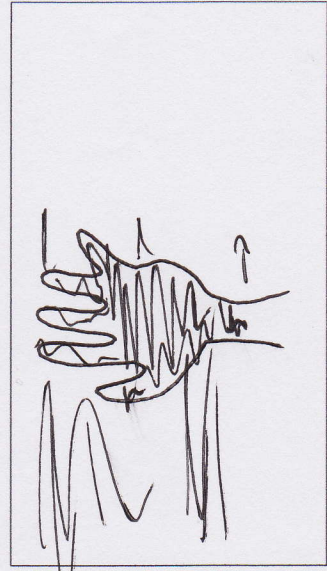

WHEATON VIDEO 1
16 x 9 STORYBOARDS

TITLE: "A Killer Secret" by: Erin Lachand.

water turns on.

close UP
clock ticking.

close UP
Blood dripping off hand.
-got the drop.
-clock 1

close UP
Blood dripping from a knife.
-clock 2 etc

close UP
washing the hands.
-clock 2 etc

close UP
Blood dripping down bowl.
-clock etc

medium shot.
Smearing blood on the mirror
-Clock etc

close UP
close up on hand with stream of blood.
-clock etc

close UP
flex arm.
-clock 1

medium shot
wipe the mirror.
-clock 1

Begin to pan to up the are ↑

WHEATON VIDEO 1 TITLE: "A Secret Killer" by: Evin Lachance.

16 x 9 STORYBOARDS SCENES:

again to paning up the arm.

close up
UP
-clock 10

Continuing up see wound

close up
UP
-clock 1

you see the eyes of the killer

Extreme close up
UP
you see the eyes of the dead. it same person
-clocks.

close up
UP
blood goes down drain.
and so does the "secret"
-clock 16

music off.